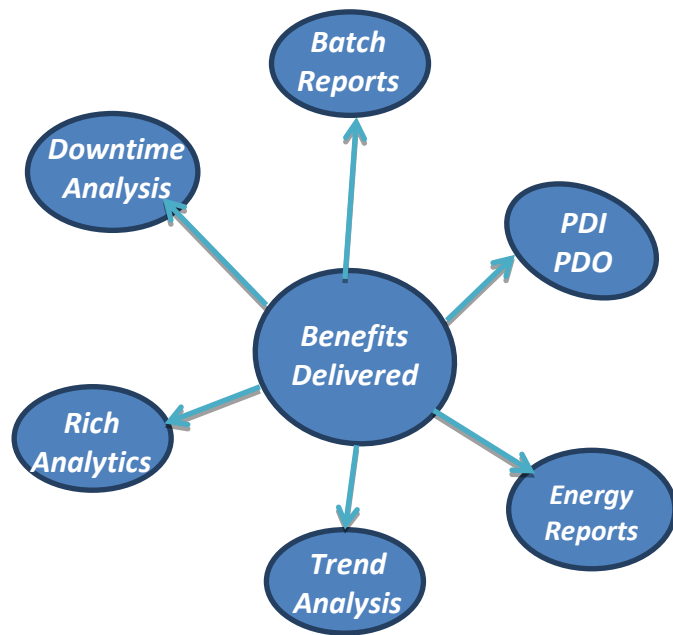

### Client Profile

One of the largest integrated primary producers of aluminium in Asia. With a pan-Indian presence that encompasses the entire gamut of operations, from bauxite mining, alumina refining, aluminium smelting to downstream rolling, extrusions and recycling, the company holds a leadership position in aluminium and downstream value-added products in India.

### Problem Statement

In their rolling mill complex, which is the largest such facility in India, the process flow from Ingot to Packaging involved 10 process steps which were controlled by respective controller platforms and SCADA. The production order details and the corresponding production status were also completely manual with the Production Plan residing in their Oracle ERP.

The client wanted a single repository of all Production Orders, Batch Data and Process Data along with Downtime details and Quality available to various users on both real time and historical basis. The client also wanted a bi-directional integration of the shop floor application with Oracle ERP facilitating Process Data Input and Process Data Output integration

### Solution Landscape

Greenwave Consulting team devised an architecture that facilitates PDI-PDO integration with Oracle ERP on OPC framework and extended the same to Rockwell's factory Talk VantagePoint EMI Analytics platform. With data from individual process controllers getting stored in a central, SQL database, various user across departments are able to derive diverse reports and trends on the VantagePoint portal and thus benefitting from having production and operations data at their fingertips